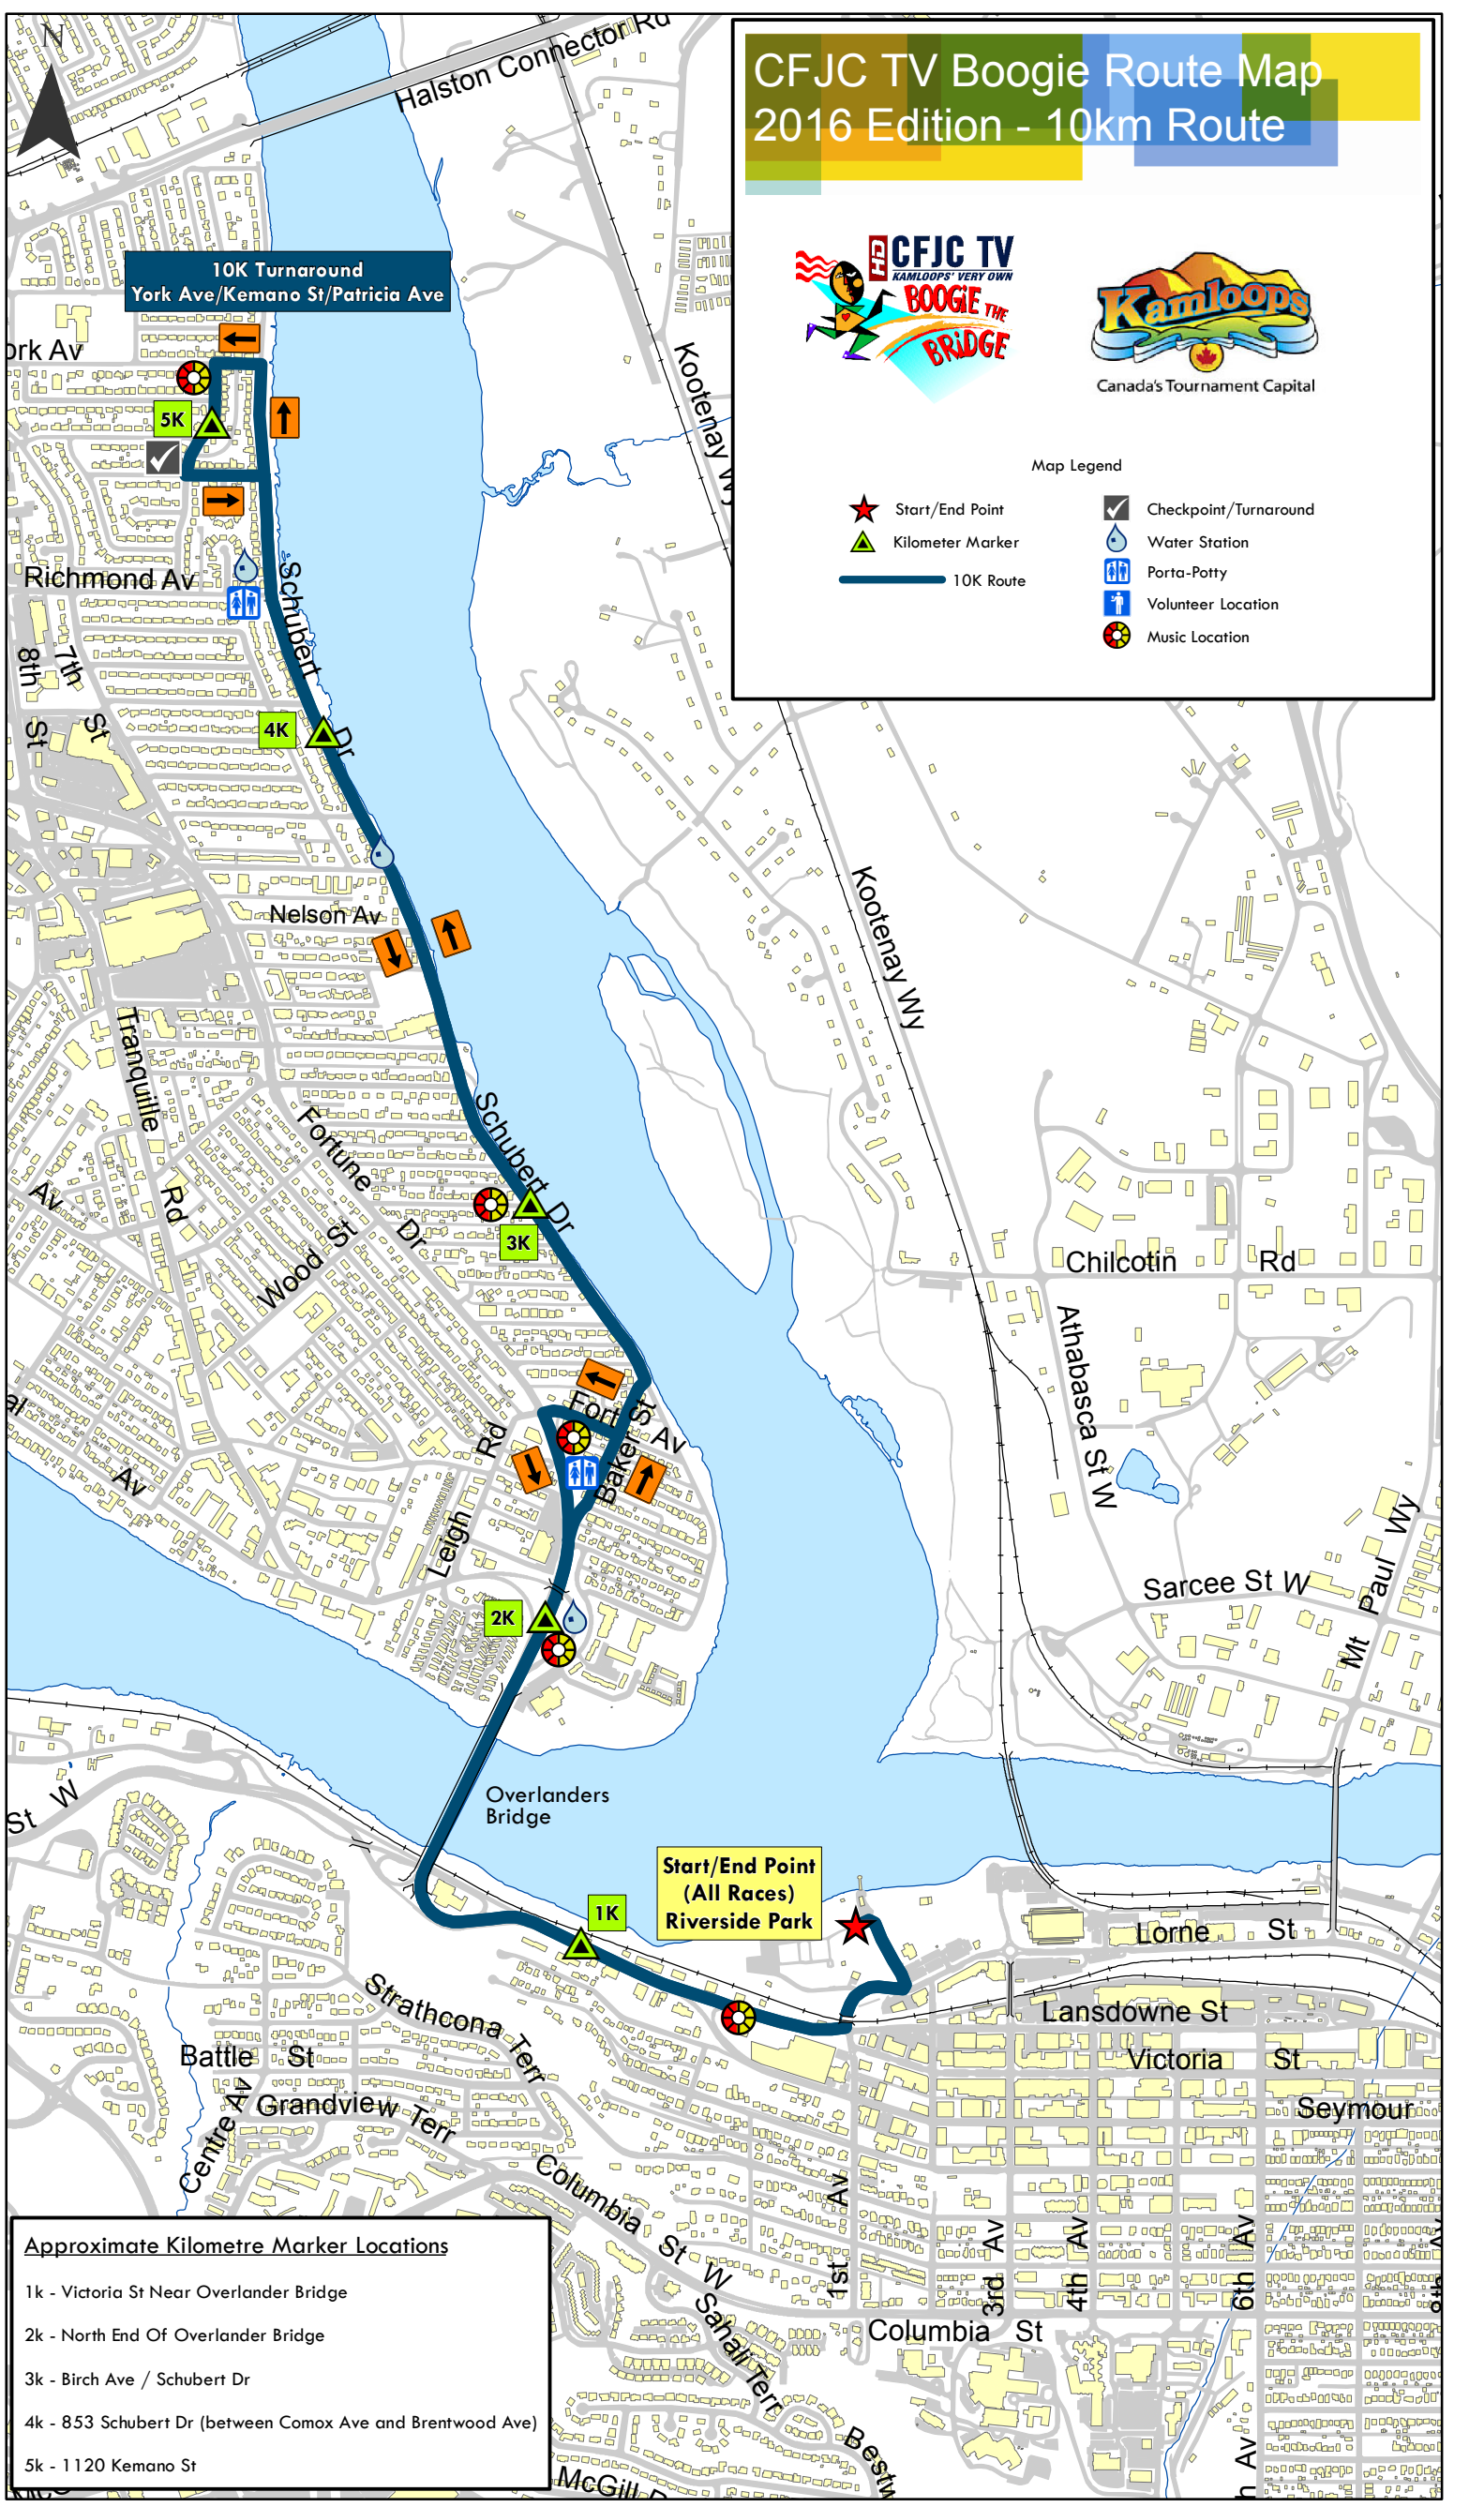

CFJC TV Boogie Route Map 2016 Edition - 10km Route

Map Legend

- Start/End Point
- Kilometer Marker
- Water Station
- Porta-Potty
- Volunteer Location
- Music Location
- Checkpoint/Turnaround
- 10K Route

10K Turnaround
York Ave/Kemano St/Patricia Ave

Start/End Point (All Races)
Riverside Park

- Approximate Kilometre Marker Locations
- 1k - Victoria St Near Overlander Bridge
 - 2k - North End Of Overlander Bridge
 - 3k - Birch Ave / Schubert Dr
 - 4k - 853 Schubert Dr (between Comox Ave and Brentwood Ave)
 - 5k - 1120 Kemano St