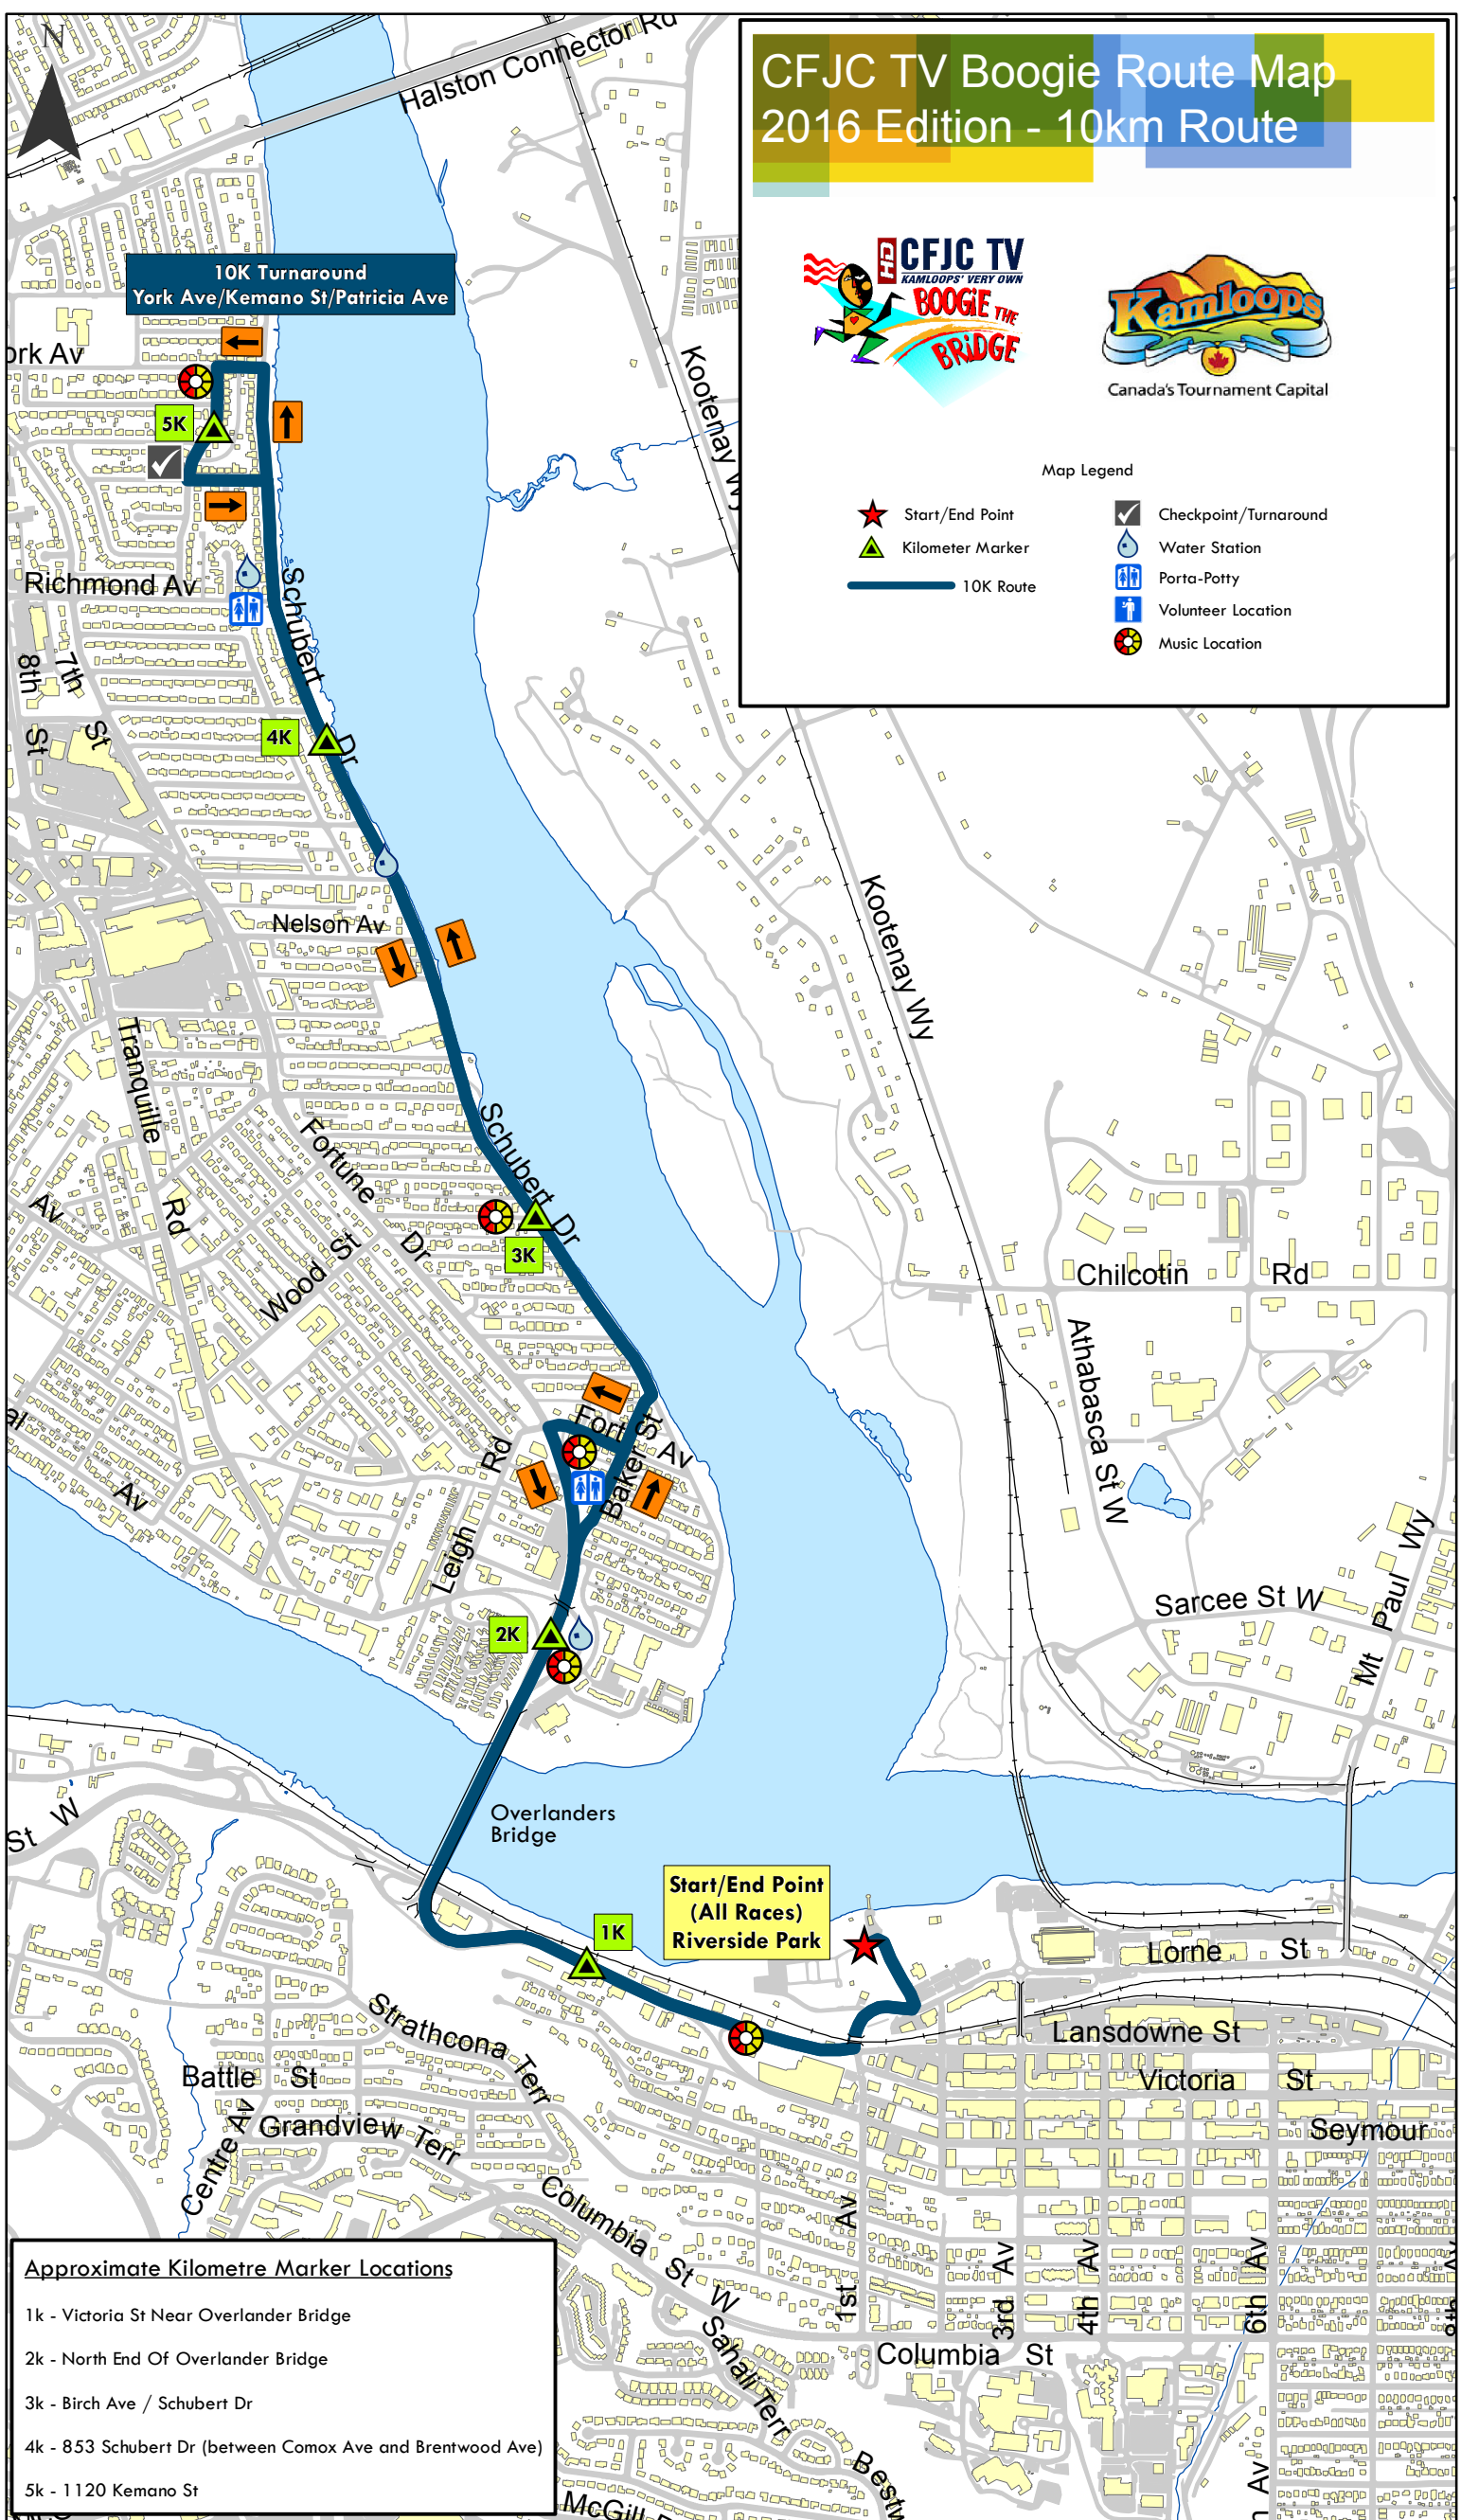

# CFJC TV Boogie Route Map

## 2016 Edition - 10km Route

### Map Legend

- Start/End Point
- Kilometer Marker
- Water Station
- Porta-Potty
- Volunteer Location
- Music Location
- Checkpoint/Turnaround
- 10K Route

**10K Turnaround**  
York Ave/Kemano St/Patricia Ave

**Start/End Point (All Races)**  
Riverside Park

- Approximate Kilometre Marker Locations
- 1k - Victoria St Near Overlander Bridge
  - 2k - North End Of Overlander Bridge
  - 3k - Birch Ave / Schubert Dr
  - 4k - 853 Schubert Dr (between Comox Ave and Brentwood Ave)
  - 5k - 1120 Kemano St